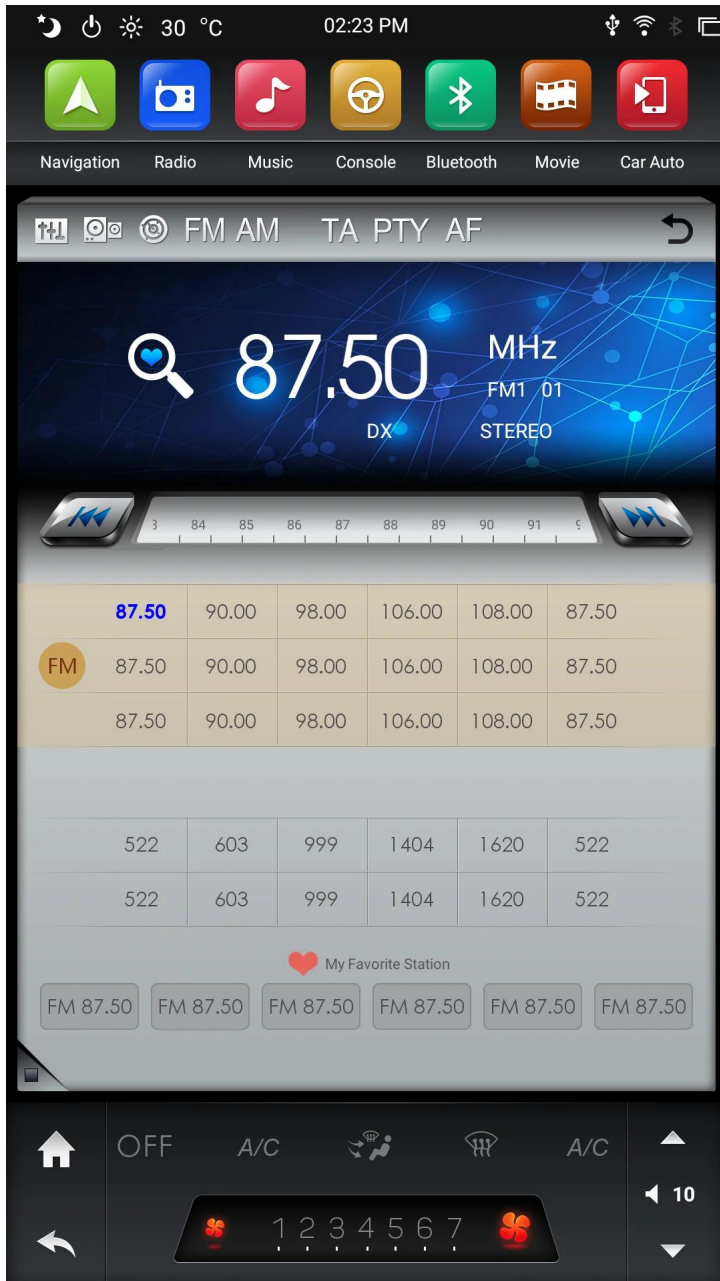

Mondeo 10.4" DAB+ 2007-10

KD-97055 dab+ Tesla Style con navigazione gps per Ford Mondeo 2007-2010 Car Tablet Stereo Android 9 con mirroring, usb, bluetooth radio

Valutazione: Nessuna valutazione

Prezzo

Ammontare IVA176,00 €

Sistema e Parametri Hardware

OS
CPU

Android 9.0 del Sistema
Rockchip PX6(3399)

Amplificatore IC
Radio

TDA 7851
TEF6686

Cortex A72(1.8Ghz) + A53(1.4Ghz),
6 Core

Di RAM
Flash
WiFi
DVR

4GB
32/64GB
Costruito in
USB di sostegno Della Macchina
Fotografica (PC Standard)

GPS
Schermo
Bluetooth
Di alimentazione

SIRF III
Hanstar Schermo
QCC3008 BT 5.0
4 x 50W

BLUETOOTH

BUILT-IN HIGH-END BLUETOOTH 5.0

the built-in high-end bluetooth 5.0 module supports three parties to talk at the same time, support bluetooth to play mobile phone music, and adds our company's black technology bluetooth internet access function to automatically connect and use continuous network. experience the beauty that technology brings to life.

BETTER SOUND - BUILD-IN DSP

VEHICLE BALANCE DETECTION SYSTEM

Vehicle left and right balance detection

Vehicle front and rear balance detection