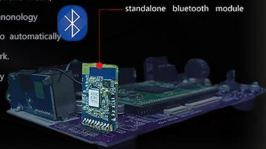

BLUETOOTH

BUILT-IN HIGH-END BLUETOOTH 5.0